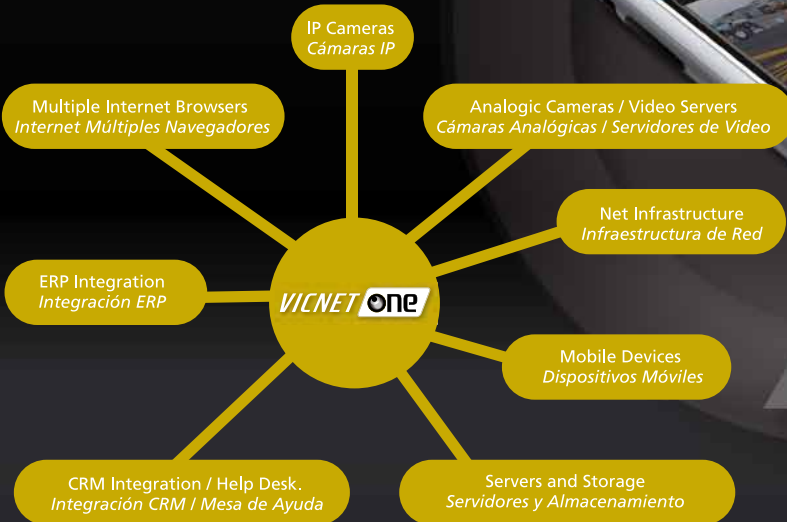

Context / Contexto

www.vicnetone.com

VICNET ONE	BASIC	MEDIUM	HIGH	FULL	CORPORATIVE
Licenses per camera / Licencias por Cámara	9	A	64	250	Ilimited
Users / Usuarios	1	25	16	Ilimited	Ilimited
Storage per user / Almacenamiento por Usuario	480 MB / 4 Hs	5	8,66 GB / 72 Hs	Ilimited	Ilimited
Time Programming / Programación Horaria	NO	2,8 GB / 72 Hs	YES	YES	YES
Reporting / Reportes	NO	YES	YES	YES	YES
Monitoring / Monitoreo	NO	NO	NO	YES	YES
Configurable Skin / Skin Configurable	NO	NO	NO	YES	YES
Own Server / Servidor Propio	NO	NO	NO	YES	YES
Help Desk / Mesa de Ayuda	NO	NO	NO	NO	YES
Reseller	NO	NO	NO	NO	YES