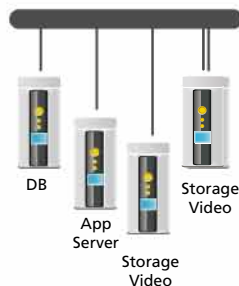

System set up / Instalaciones

Infrastructure Infraestructura

Clients / Clientes

Servers / Servidores

- IIS
- FTP
- WS-IMAGENES
- WS-GRABACION DE VIDEO
- WS-GRABACION PROGRAMADA
- WS-ESTADO Y MONITOREO

“Vicnet One is the strategic partner to be able to control what is going on in your company 24 hours a day, 365 days a year. ”