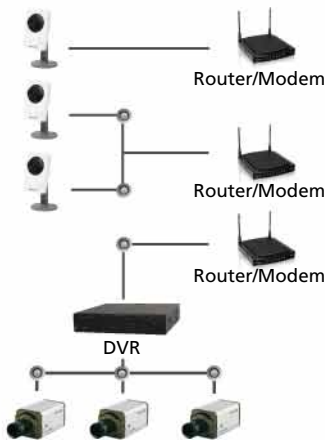

System set up / Instalaciones